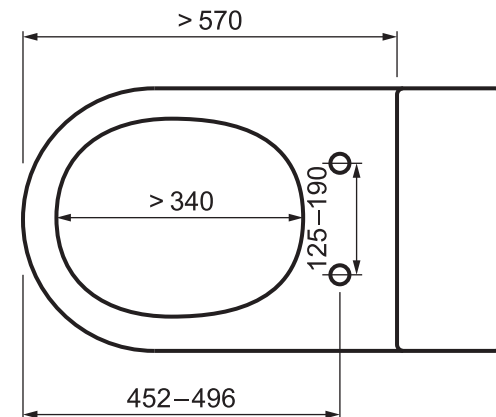

TOILET COMPATIBILITY

All dimensions are in millimetres (mm) and subject to manufacturing tolerances.
evkare has a policy of continual product improvement and reserves the right to alter specifications without notice.